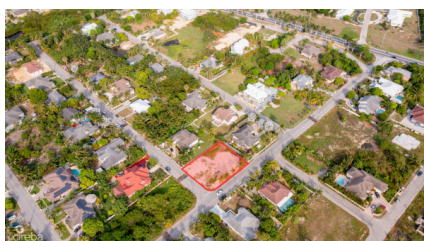

## Savannah Meadows Corner Lot - 0.29 Acre

Savannah / Lower Valley, Grand Cayman

MLS# 415971

**CI\$240,000**

**JULIET OSBOURNE**

juliet@julietosbourne.com

Looking for a spacious corner lot in a lovely neighborhood? Look no further than Savannah Meadows with well-maintained properties and a welcoming atmosphere.

This corner lot is the perfect place to build your dream home, offering plenty of space and privacy. Enjoy the best of both worlds with a peaceful, residential feel while still being close to all the amenities you need.

## Key Details

Width  
**100**

Depth  
**123**

Acreage  
**0.29**

View  
**Garden View**