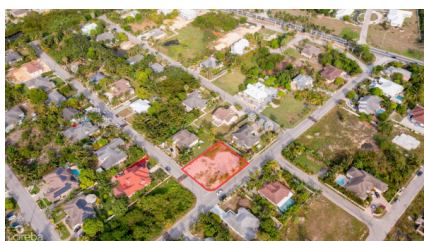

## Savannah Meadows Corner Lot - 0.29 Acre

Savannah / Lower Valley, Grand Cayman

MLS# 415971

**CI\$240,000**

**JULIET OSBOURNE**

juliet@julietosbourne.com

Looking for a spacious corner lot in a lovely neighborhood? Look no further than Savannah Meadows with well-maintained properties and a welcoming atmosphere. This corner lot is the perfect place to build your dream home, offering plenty of space and privacy. Enjoy the best of both worlds with a peaceful, residential feel while still being close to all the amenities you need. Don't miss out on the opportunity to own this prime corner lot in one of Savannah's most desirable neighborhoods. Contact us today and start planning your dream home!

## Key Details

Width  
**100**

Depth  
**123**

Acreage  
**0.29**

View  
**Garden View**