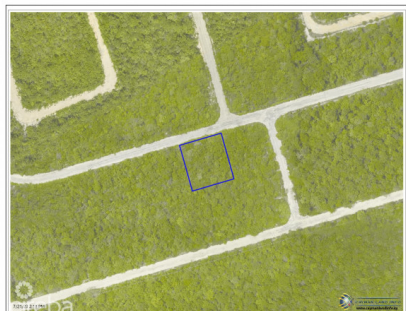

Selworthy Groves Lot, Cayman Brac Bluff

Cayman Brac East, Cayman Brac

MLS# 416365

US\$47,000

TRISHA JOHNSON
345-623-1111
trisha@irg.ky

SHELLY MILLER
943-1111
shelly@irg.ky

A 0.2460 acre Residential lot located in the Selworthy Grove Development in Cayman Brac. This development is located on the Cayman Brac Bluff which is 82 ft above sea level and features a tennis court for residence use. Cayman Brac is an island nestled between Grand Cayman and Cuba, rich in nature and the quintessential idyllic island tucked away from the hustle and bustle of Grand Cayman. This is a good opportunity to purchase a property to build a holiday home or hold the property as a long term investment.

Essential Information

Type
Land

Status
Current

MLS#
416365

Listing Type
**Low Density
Residential**

Key Details

Width
100

Depth
108

Acreage
0.25

View
Garden View