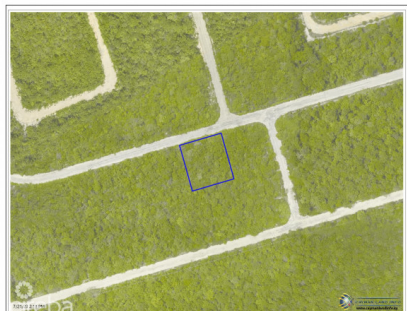

Selworthy Groves Lot, Cayman Brac Bluff

Cayman Brac East, Cayman Brac

MLS# 416365

US\$47,000

TRISHA JOHNSON
345-623-1111
trisha@irg.ky

SHELLY MILLER
943-1111
shelly@irg.ky

A 0.2460 acre Residential lot located in the Selworthy Grove Development in Cayman Brac. This development is located on the Cayman Brac Bluff which is 82 ft above sea level and features a tennis court for residence use. Cayman Brac is an island nestled between Grand Cayman and Cuba, rich in nature and the quintessential idyllic island tucked away from the hustle and bustle of Grand Cayman. This is a good opportunity to purchase a property to build a holiday home or hold the property as a long term investment.

Essential Information

Type
Land

Status
Current

MLS#
416365

Listing Type
**Low Density
Residential**

Key Details

Width
100

Depth
108

Acreage
0.25

View
Garden View