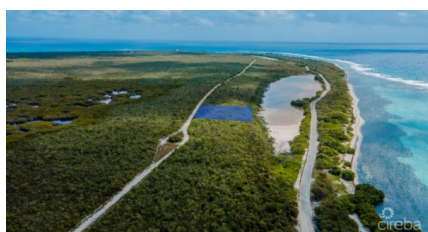

## Little Cayman Acreage .85

Little Cayman East, Little Cayman

MLS# 416402

**CI\$89,000**

**STEPHEN RIVERS**

345-233-5229

stephen.rivers@remax.ky

.85 acres of raw land located on the South East Coast of the growing desirable sister island of Little Cayman. The parcel is in close proximity to Point of Sand which is the only fine swimming beach with an expansive area of sand, a clean sandy bottom, and a protective reef line. The parcel is sitting at up to 22ft. above sea level and offering over 100ft of road frontage with the potential of offering water views makes this parcel a great buy for a development or your island vacation home!

## Key Details

Width  
**138**

Depth  
**280**

Acreage  
**0.85**

View  
**Inland, Lake View**