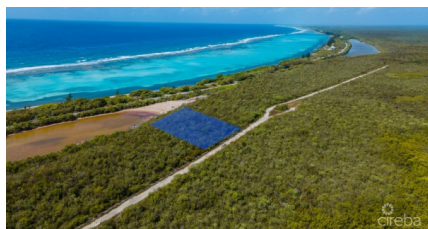

## Little Cayman Acreage .85

Little Cayman East, Little Cayman

MLS# 416402

**CI\$89,000**

**STEPHEN RIVERS**

345-233-5229

stephen.rivers@remax.ky

.85 acres of raw land located on the South East Coast of the growing desirable sister island of Little Cayman. The parcel is in close proximity to Point of Sand which is the only fine swimming beach with an expansive area of sand, a clean sandy bottom, and a protective reef line. The parcel is sitting at up to 22ft. above sea level and offering over 100ft of road frontage with the potential of offering water views makes this parcel a great buy for a development or your island vacation home!

## Key Details

Width  
**138**

Depth  
**280**

Acreage  
**0.85**

View  
**Inland, Lake View**