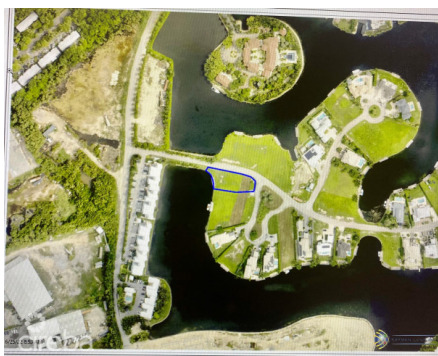

Grand Harbour Canal Lot

Prospect/Spotts, Grand Cayman

MLS# 414705

CI\$514,849

DEBI BERGSTROM

345 946-3343

dbergstrom@edgewater.ky

Amazing corner lot with dock - corner of Grand Isle Way and Waterside Crescent. One of the largest and last available canal lots at 13,909 sq ft. Excellent views, located across the water from the Careenage. A hidden treasure.

Essential Information

Type	Status	MLS#	Listing Type
Land	Current	414705	Low Density Residential

Key Details

Width	Depth
78	211
Acreage	View
0.32	Canal Front