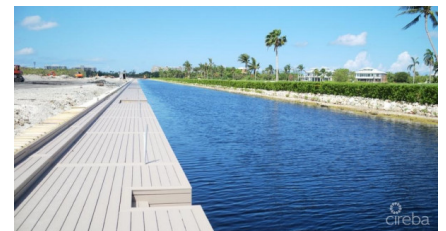

Seven Mile Corridor, Grand Cayman

MLS# 416519

US\$2,750,000

VICTORIA IACOVIELLO
vicki.iacoviello@remax.ky

NICK SELLARS
nick.sellars@remax.ky

BayView - An unrivalled prime location in the heart of Seven Mile Beach encompassing twenty-two landscaped freehold acres adjacent to the Ritz Carlton Hotel and Golf Course and just a short walk from the sophisticated waterfront town of Camana Bay. Developed after many years of consultation with the National Conservation Council on one of Caymans most environmentally protected sites with unrestricted canal and golf course views Bayview offers the discerning purchaser Caymans most exclusive residential experience of unparalleled island luxury within a superbly located secure enclave.

Build your own dream home or choose from the developers custom built villa options purposely designed for these incredible waterfront lots. Please call for more information on plans, rendering and pricing.

Each home offers panoramic canal and golf course views. The subject lot, #3, extends to 0.5575 acres and benefits from its own 120 ft cantilevered and fully serviced dock on the 4,000ft canal with its 12,000sqft yacht turning basin. Development amenities include;