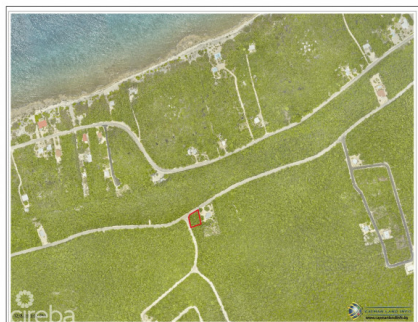

## Large Cayman Brac Bluff Lot - Capt Mabry Dr

Cayman Brac Centre, Cayman Brac

MLS# 416910

**CI\$64,999**

**YOANA BONILLA**  
yoana@c21cayman.com

Calling all savvy investors! Take advantage of this spectacular opportunity. Beautiful corner Bluff Lot featuring 11,195sqft. Offering 100% stamp duty and import duty waivers making it easy to purchase and build in Cayman Brac. Act swiftly and secure your piece of paradise today!

### Key Details

Width	Depth
<b>111</b>	<b>127</b>

Acreage  
**0.26**

View  
**Garden View**