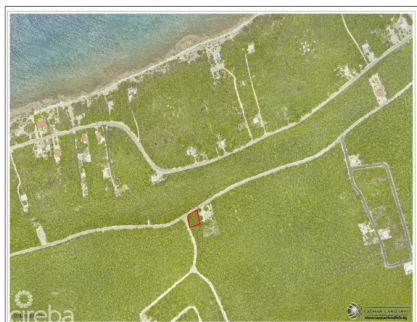

Large Cayman Brac Bluff Lot - Capt Mabry Dr

Cayman Brac Centre, Cayman Brac

MLS# 416910

CI\$64,999

YOANA BONILLA
yoana@c21cayman.com

Calling all savvy investors! Take advantage of this spectacular opportunity. Beautiful corner Bluff Lot featuring 11,195sqft.

Offering 100% stamp duty and import duty waivers making it easy to purchase and build in Cayman Brac.

Act swiftly and secure your piece of paradise today!

Essential Information

Type	Status	MLS#	Listing Type
Land	Current	416910	Low Density Residential

Key Details

Width	Depth
111	127

Acreage
0.26

View
Garden View