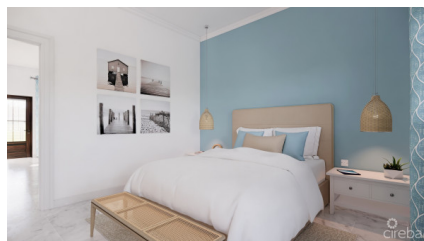

MLS# 417025

CI\$435,000

LESLIE BROMFIELD
leslie@tridentproperties.ky

Welcome to this stunning 1-bedroom, 1-bathroom condo located off North West Point Road in the highly sought-after community of West Bay. This new development offers an incredible opportunity for both homeowners and investors alike!

With its solid construction and preconstruction pricing, this ground floor unit presents an excellent investment opportunity. The condo features stainless steel appliances, offering both functionality and style. The spacious layout encompasses 782 square feet, providing ample room for comfortable living.