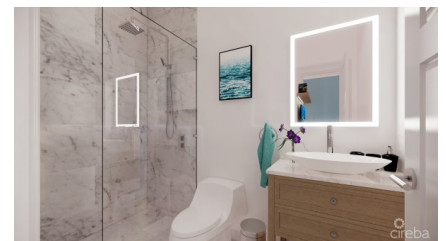

West Bay 1 - New 1 Bed End Unit

West Bay, Grand Cayman

MLS# 417025

CI$435,000