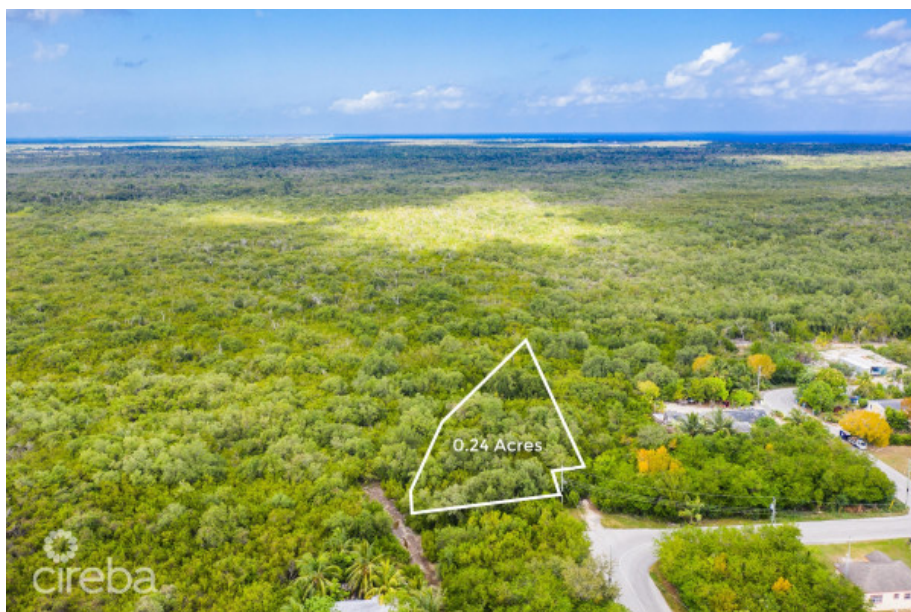

## Frank Sound 0.24 Acres, Residential Land

Midland East, Grand Cayman

MLS# 417354

**CI\$129,000**

**COLLEEN MARTIN**

colleen@propertycayman.com

Own this 0.24 acre residential lot in the quiet community of Frank Sound. A great area for families, close to schools and the Frank Sound dock for all your water adventures. A peaceful spot for your future family home.

## Key Details

Width  
**87**

Depth  
**200**

Acreage  
**0.24**

View  
**Garden View, Inland**