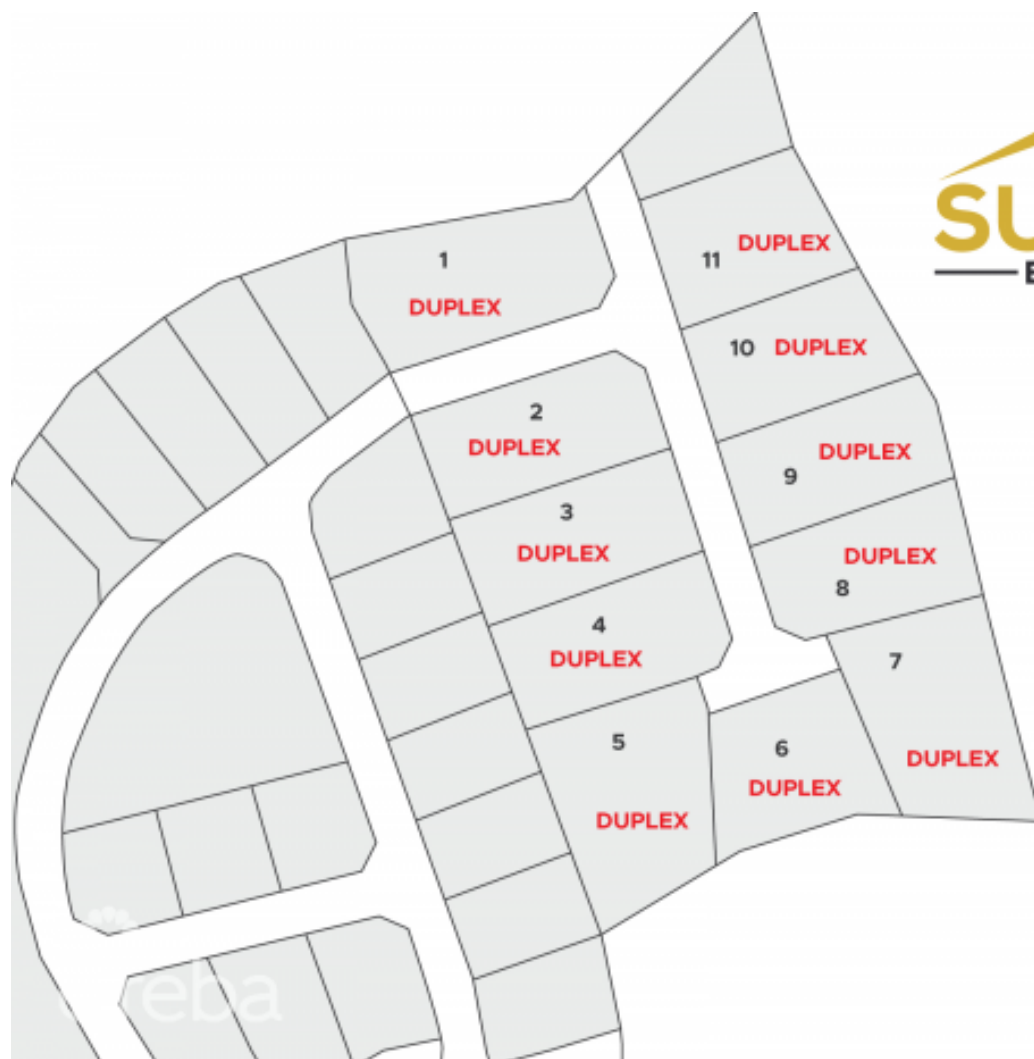

## Summit Estates - Development Land - Lot #7

East End / High Rock, Grand Cayman

MLS# 415640

**CI\$143,566**

**MATTHEW BROWN**

345-949-7677  
matt@rainbow.ky

Take advantage of this opportunity to invest in this tranquil subdivision in the heart of East End. Large duplex lots available with covenants to protect your investment. Purchase adjoining lots to build apartments. Only 11 lots available, scheduled for completion in 2023.

## Essential Information

Type  
**Land**

Status  
**Current**

MLS#  
**415640**

Listing Type  
**Med Density  
Residential**

## Key Details

Width  
**145**

Depth  
**115**

Acreage  
**0.35**

View  
**Garden View**