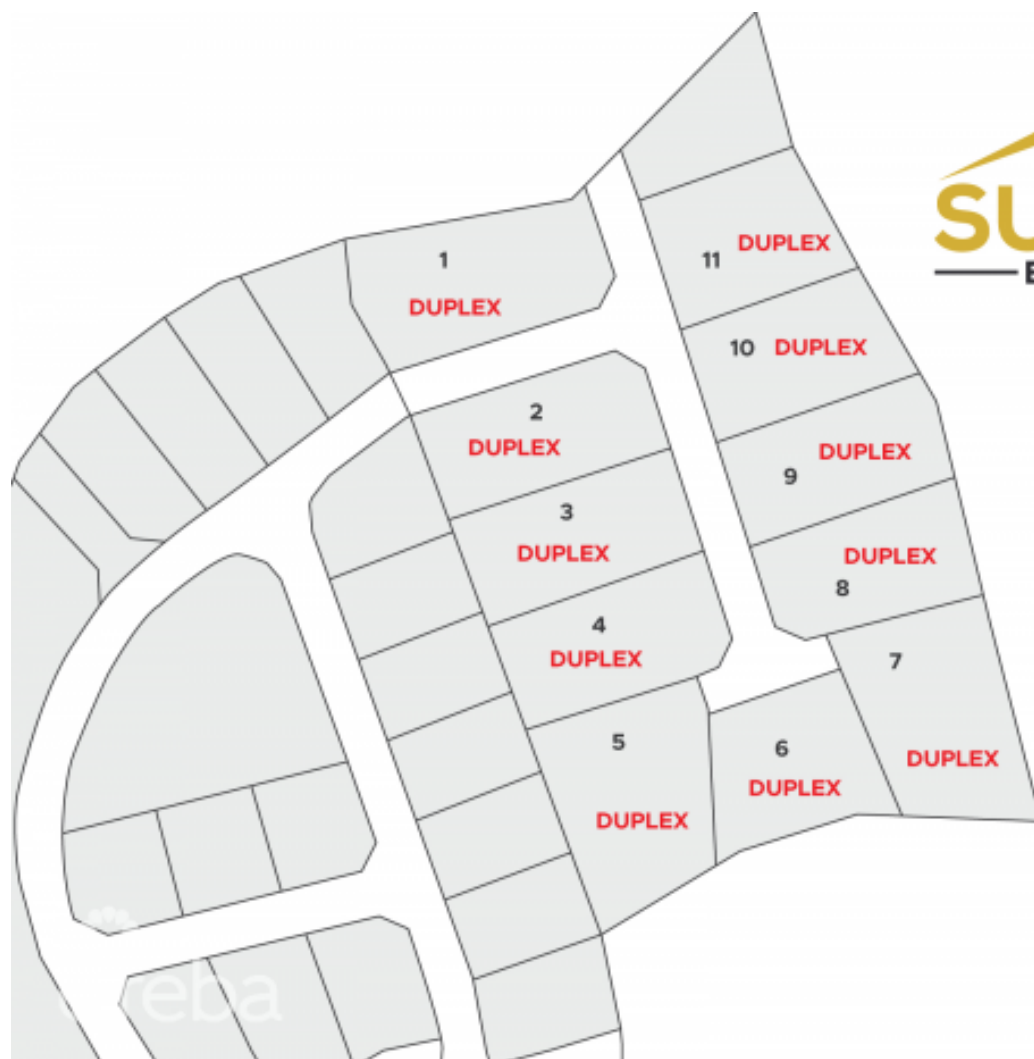

Summit Estates - Development Land - Lot #7

East End / High Rock, Grand Cayman

MLS# 415640

CI\$143,566

MATTHEW BROWN
345-949-7677
matt@rainbow.ky

Take advantage of this opportunity to invest in this tranquil subdivision in the heart of East End. Large duplex lots available with covenants to protect your investment. Purchase adjoining lots to build apartments. Only 11 lots available, scheduled for completion in 2023.

Essential Information

Type
Land

Status
Current

MLS#
415640

Listing Type
**Med Density
Residential**

Key Details

Width
145

Depth
115

Acreage
0.35

View
Garden View