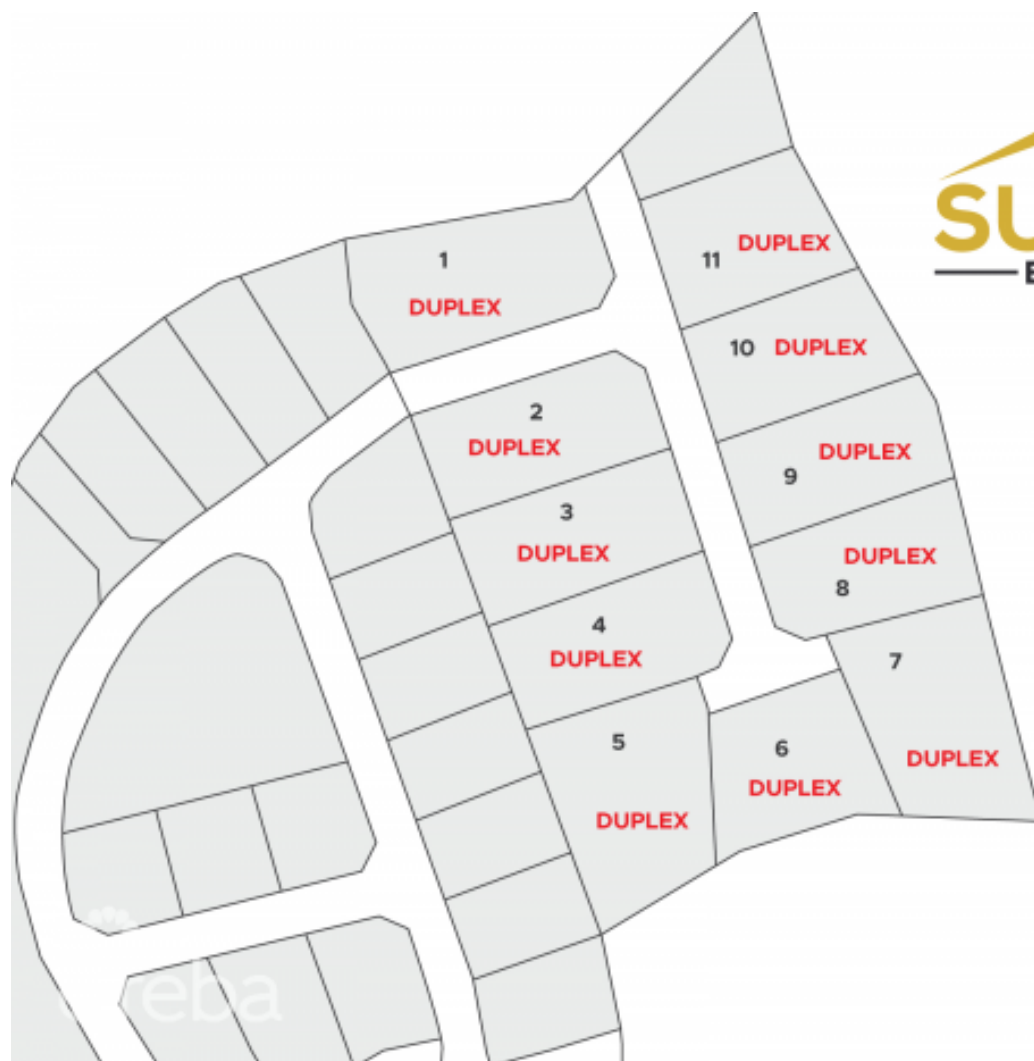

## Summit Estates - Development Land - Lot #5

East End / High Rock, Grand Cayman

MLS# 415634

**CI\$131,763**

**MATTHEW BROWN**  
345-949-7677  
matt@rainbow.ky

Take advantage of this opportunity to invest in this tranquil subdivision in the heart of East End. Large duplex lots available with covenants to protect your investment. Purchase adjoining lots to build apartments. Only 11 lots available, scheduled for completion in 2023.

## Essential Information

Type  
**Land**

Status  
**Current**

MLS#  
**415634**

Listing Type  
**Med Density  
Residential**

## Key Details

Width  
**116**

Depth  
**141**

Acreage  
**0.30**

View  
**Garden View**