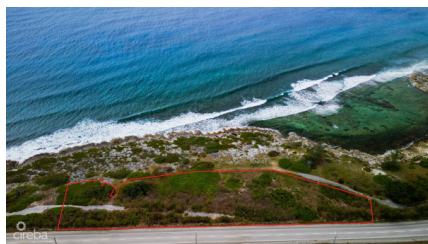

5 Adjoining Lots In Half Moon Bay (lots 2-6)

East End / High Rock, Grand Cayman

MLS# 417440

CI\$1,900,000

ALEX WOOD
 345-949-2100
 alex@c21cayman.com

5 adjoining lots for sale in the beautiful Half Moon Bay subdivision in High Rock, totaling nearly 1.6 acres (lots 2-6). Image sourced from the Lands and Survey Department website at caymanlandinfo.ky.

Essential Information

Type	Status	MLS#	Listing Type
Land	Current	417440	Beach Resort Residential

Key Details

Width
571

Depth
124

Acreage
1.59

View
**Water View, Ocean
View**

Additional Feature