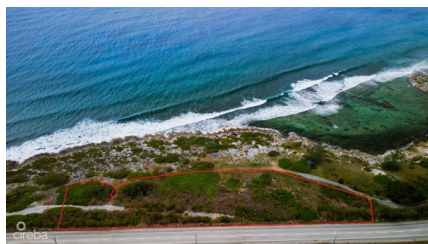

5 Adjoining Lots In Half Moon Bay (lots 2-6)

East End / High Rock, Grand Cayman

MLS# 417440

CI\$1,900,000

ALEX WOOD

345-949-2100

alex@c21cayman.com

5 adjoining lots for sale in the beautiful Half Moon Bay subdivision in High Rock, totaling nearly 1.6 acres (lots 2-6). Image sourced from the Lands and Survey Department website at caymanlandinfo.ky.

Acreage
1.59

View
**Water View, Ocean
View**

Additional Feature

Zoning
**Beach
Resort/Residential**

Covenants
Yes

Road Frontage
571

Soil
Rock