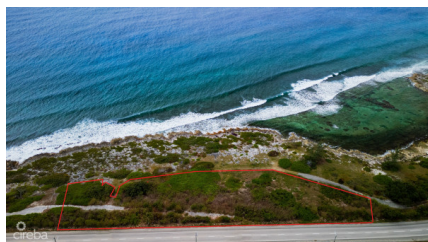

5 Adjoining Lots In Half Moon Bay (lots 2-6)

East End / High Rock, Grand Cayman

MLS# 417440

CI\$1,900,000

ALEX WOOD

345-949-2100

alex@c21cayman.com

5 adjoining lots for sale in the beautiful Half Moon Bay subdivision in High Rock, totaling nearly 1.6 acres (lots 2-6). Image sourced from the Lands and Survey Department website at caymanlandinfo.ky.

Acreage
1.59

View
**Water View, Ocean
View**

Additional Feature

Zoning
**Beach
Resort/Residential**

Covenants
Yes

Road Frontage
571

Soil
Rock