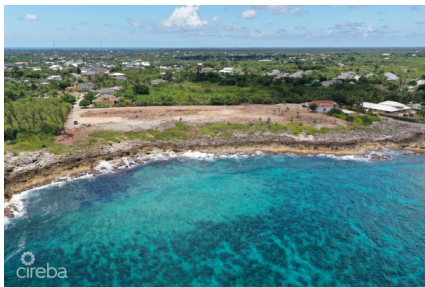

## Pedro Bluff Land - .87 Acres

Savannah / Lower Valley, Grand Cayman

MLS# 415834

**US\$1,350,000**

**GREGG ARNOLD**  
345-949-7677  
gregg@rainbow.ky

Stunning .87 acre bluff lot overlooking the crystal clear waters of the Caribbean Sea in the beautiful Cayman Islands. This prime piece of real estate offers breathtaking panoramic views of the ocean, with gentle trade winds and gorgeous sunsets to enhance the already serene atmosphere. The lot is located in a highly desirable area by Pedro Castle, with easy access to local amenities, while still offering privacy and seclusion. Zoned low-density residential, the lot offers ample space to build your dream home, with plenty of room for outdoor living and entertaining areas. With its prime location and stunning views, this property is an ideal investment opportunity or a perfect place to call home. Don't miss out on the chance to own a piece of paradise in one of the most beautiful locations in the Caribbean! Additional lots available. Aerial survey map provided by [caymanlandinfo.ky](http://caymanlandinfo.ky)

## Key Details

Width	Depth
<b>110</b>	<b>380</b>
Acreage	View
<b>0.87</b>	<b>Water Front, Ocean Front</b>