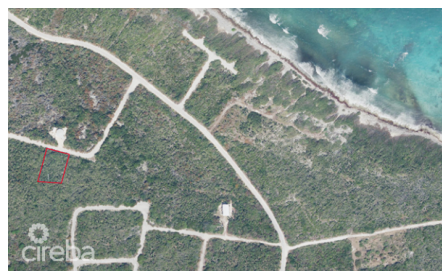

## Little Cayman Lot 0.38 East End

Little Cayman East, Little Cayman

MLS# 417515

**CI\$49,000**

**HARRIET LOTT**  
harriet@tensails.ky

The property is Located in the Northeastern section of Little Cayman. Looking for Paradise? This is it!! where you can Enjoy the tranquil Island Life!! minutes to the Best Beach on Little Cayman, at Point of Sand. The perfect spot to build your vacation or retirement home, or Land Bank for the future, approx. 0.38 acres.

## Key Details

Width <b>110</b>	Depth <b>160</b>
Acreage <b>0.38</b>	View <b>Inland</b>