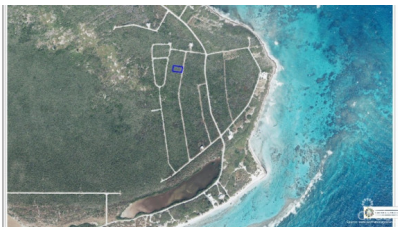

Point Of Sand Large Lot

Little Cayman East, Little Cayman

MLS# 417592

CI\$47,000

SCOTT ROE
 345-945-8000
 scott.roe@remax.ky

Level Lot in Remote and Exclusive Point of Sand Area, With One of the Most Spectacular Beaches in the World! Large Lot at .39acre.

Essential Information

Type Land	Status Current	MLS# 417592	Listing Type Little Cayman / Cayman Brac
---------------------	--------------------------	-----------------------	----------------------------------------------------

Key Details

Width 100	Depth 173
Acreage 0.39	View Garden View