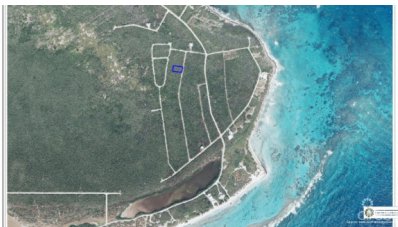

Point Of Sand Large Lot

Little Cayman East, Little Cayman
 MLS# 417592

CI\$47,000

SCOTT ROE
 345-945-8000
 scott.roe@remax.ky

Level Lot in Remote and Exclusive Point of Sand Area, With One of the Most Spectacular Beaches in the World! Large Lot at .39acre.

Essential Information

| | | | |
|---------------------|--------------------------|-----------------------|--|
| Type Land | Status Current | MLS# 417592 | Listing Type Little Cayman / Cayman Brac |
|---------------------|--------------------------|-----------------------|--|

Key Details

| | |
|------------------------|----------------------------|
| Width 100 | Depth 173 |
| Acreage 0.39 | View Garden View |