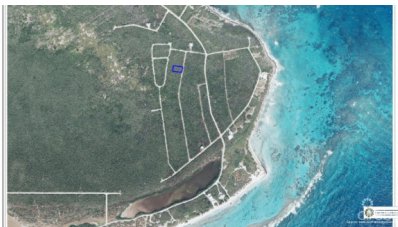

Point Of Sand Large Lot

Little Cayman East, Little Cayman
 MLS# 417592

CI\$47,000

SCOTT ROE
 345-945-8000
 scott.roe@remax.ky

Level Lot in Remote and Exclusive Point of Sand Area, With One of the Most Spectacular Beaches in the World! Large Lot at .39acre.

Essential Information

Type Land	Status Current	MLS# 417592	Listing Type Little Cayman / Cayman Brac
---------------------	--------------------------	-----------------------	----------------------------------------------------

Key Details

Width 100	Depth 173
Acreage 0.39	View Garden View