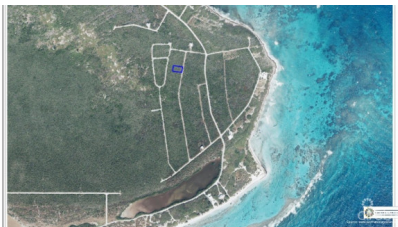

## Point Of Sand Large Lot

Little Cayman East, Little Cayman  
 MLS# 417592

**CI\$47,000**

**SCOTT ROE**  
 345-945-8000  
 scott.roe@remax.ky

Level Lot in Remote and Exclusive Point of Sand Area, With One of the Most Spectacular Beaches in the World! Large Lot at .39acre.

## Essential Information

Type <b>Land</b>	Status <b>Current</b>	MLS# <b>417592</b>	Listing Type <b>Little Cayman / Cayman Brac</b>
---------------------	--------------------------	-----------------------	--

## Key Details

Width <b>100</b>	Depth <b>173</b>
Acreage <b>0.39</b>	View <b>Garden View</b>