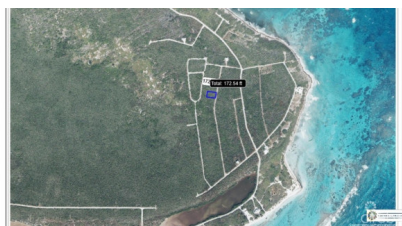

Point Of Sand Large Lot

Little Cayman East, Little Cayman

MLS# 417593

CI\$45,000

SCOTT ROE
345-945-8000
scott.roe@remax.ky

Level Lot in Remote and Exclusive Point of Sand Area, With One of the Most Spectacular Beaches in the World! Large Lot at .37acre.

Essential Information

Type	Status	MLS#	Listing Type
Land	Current	417593	Little Cayman / Cayman Brac

Key Details

Width	Depth
100	164
Acreage	View
0.37	Garden View