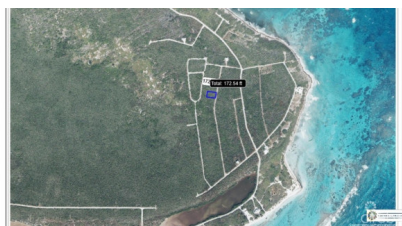

## Point Of Sand Large Lot

Little Cayman East, Little Cayman

MLS# 417593

**CI\$45,000**

**SCOTT ROE**  
345-945-8000  
scott.roe@remax.ky

Level Lot in Remote and Exclusive Point of Sand Area, With One of the Most Spectacular Beaches in the World! Large Lot at .37acre.

## Essential Information

Type <b>Land</b>	Status <b>Current</b>	MLS# <b>417593</b>	Listing Type <b>Little Cayman / Cayman Brac</b>
---------------------	--------------------------	-----------------------	--

## Key Details

Width <b>100</b>	Depth <b>164</b>
Acreage <b>0.37</b>	View <b>Garden View</b>