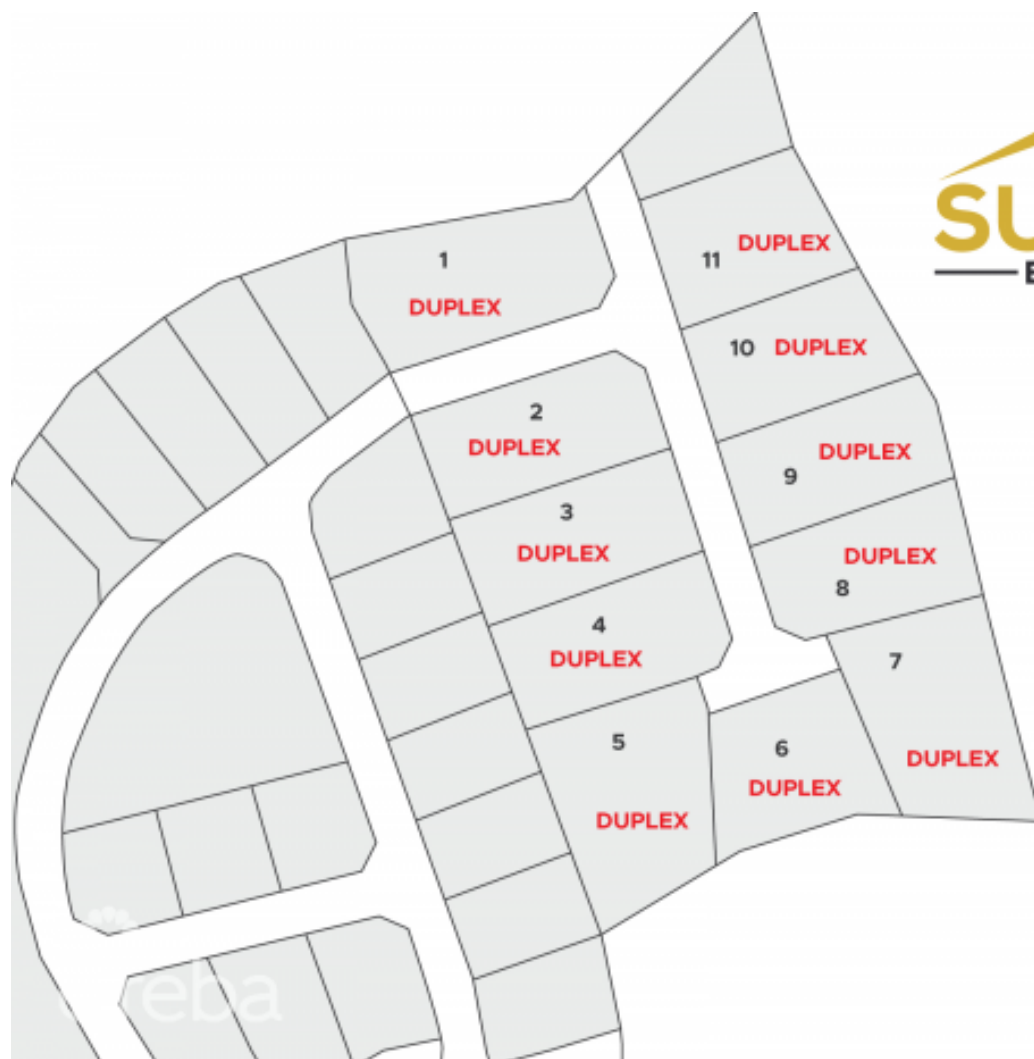

## Summit Estates- Duplex Lot 4

East End / High Rock, Grand Cayman

MLS# 415632

**CI\$103,361**

**MATTHEW BROWN**

345-949-7677  
matt@rainbow.ky

Take advantage of this opportunity to invest in this tranquil subdivision in the heart of East End. Large duplex lots available with covenants to protect your investment. Purchase adjoining lots to build apartments. Only 11 lots available, scheduled for completion in 2024.

## Essential Information

Type  
**Land**

Status  
**Pen/Con**

MLS#  
**415632**

Listing Type  
**Med Density  
Residential**

## Key Details

Width  
**72**

Depth  
**148**

Acreage  
**0.30**

View  
**Garden View**