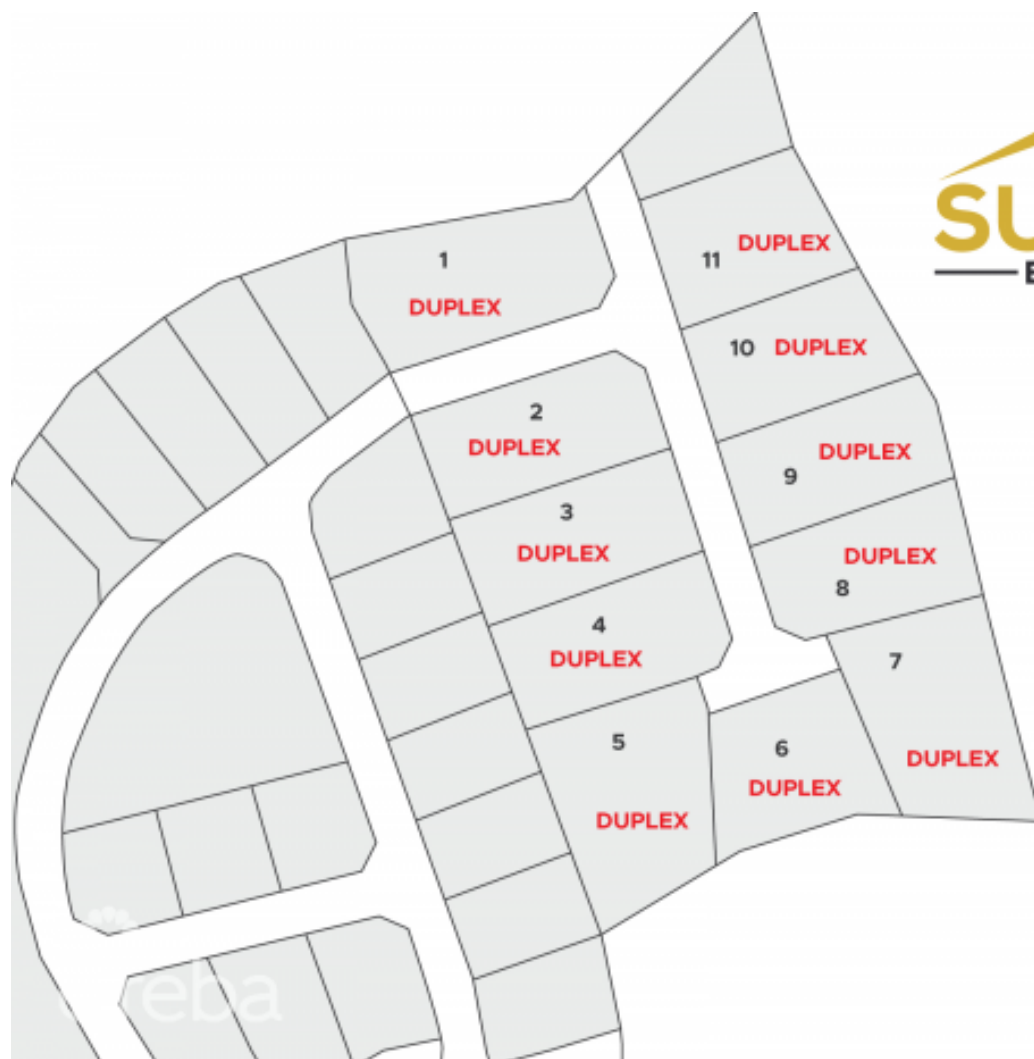

Summit Estates- Duplex Lot 4

East End / High Rock, Grand Cayman

MLS# 415632

CI\$103,361

MATTHEW BROWN

345-949-7677
matt@rainbow.ky

Take advantage of this opportunity to invest in this tranquil subdivision in the heart of East End. Large duplex lots available with covenants to protect your investment. Purchase adjoining lots to build apartments. Only 11 lots available, scheduled for completion in 2024.

Essential Information

Type
Land

Status
Pen/Con

MLS#
415632

Listing Type
**Med Density
Residential**

Key Details

Width
72

Depth
148

Acreage
0.25

View
Garden View