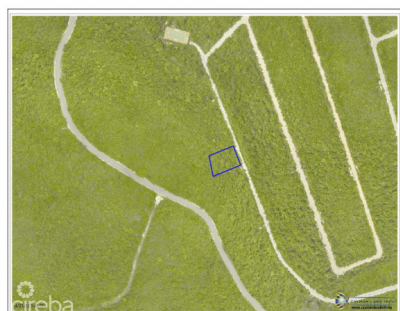

## Cayman Brac Bluff Top Residential Land Lot

Cayman Brac East, Cayman Brac

MLS# 414414

**CI\$50,000**

**JENNIFER POWELL**

jennifer@propertycayman.com

This Cayman Brac bluff land sits 82 feet above sea level in Selworthy Grove, a peaceful subdivision featuring a shared tennis court. A unique offering. And as less land becomes available in Cayman Brac, it's a great time to buy while prices remain steady and concessions on Stamp Duty (0%) still apply. Reach out for more information on this Selworthy Grove land.

### Key Details

|                    |                     |
|--------------------|---------------------|
| Width<br><b>96</b> | Depth<br><b>123</b> |
|--------------------|---------------------|

Acreage  
**0.28**