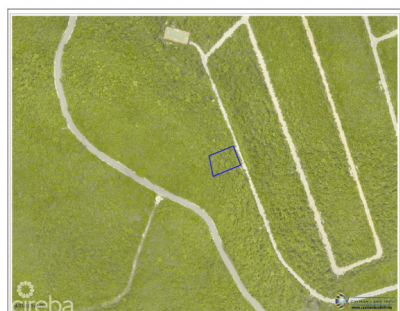

## Cayman Brac Bluff Top Residential Land Lot

Cayman Brac East, Cayman Brac

MLS# 414414

**CI\$50,000**

**JENNIFER POWELL**  
 jennifer@propertycayman.com

This Cayman Brac bluff land sits 82 feet above sea level in Selworthy Grove, a peaceful subdivision featuring a shared tennis court. A unique offering. And as less land becomes available in Cayman Brac, it's a great time to buy while prices remain steady and concessions on Stamp Duty (0%) still apply. Reach out for more information on this Selworthy Grove land.

### Key Details

Width <b>96</b>	Depth <b>123</b>
--------------------	---------------------

Acreage  
**0.28**

View  
**Inland**