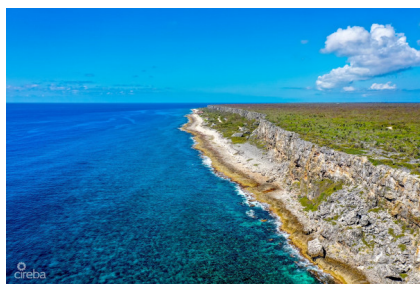

Cayman Brac Bluff Top Residential Land Lot

Cayman Brac East, Cayman Brac

MLS# 414414

CI\$50,000

JENNIFER POWELL

jennifer@propertycayman.com

This Cayman Brac bluff land sits 82 feet above sea level in Selworthy Grove, a peaceful subdivision featuring a shared tennis court. A unique offering. And as less land becomes available in Cayman Brac, it's a great time to buy while prices remain steady and concessions on Stamp Duty (0%) still apply. Reach out for more information on this Selworthy Grove land.