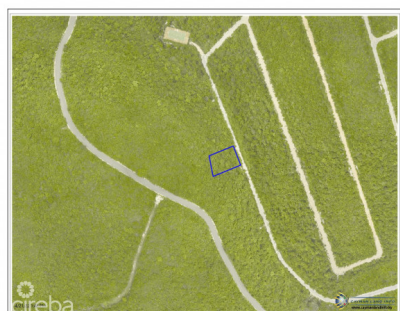

Cayman Brac Bluff Top Residential Land Lot

Cayman Brac East, Cayman Brac

MLS# 414414

CI\$50,000

JENNIFER POWELL
 jennifer@propertycayman.com

This Cayman Brac bluff land sits 82 feet above sea level in Selworthy Grove, a peaceful subdivision featuring a shared tennis court. A unique offering. And as less land becomes available in Cayman Brac, it's a great time to buy while prices remain steady and concessions on Stamp Duty (0%) still apply. Reach out for more information on this Selworthy Grove land.

Essential Information

Type Land	Status Current	MLS# 414414	Listing Type Low Density Residential
---------------------	--------------------------	-----------------------	--

Key Details

Width 96	Depth 123
--------------------	---------------------

Acreage
0.28

View
Inland