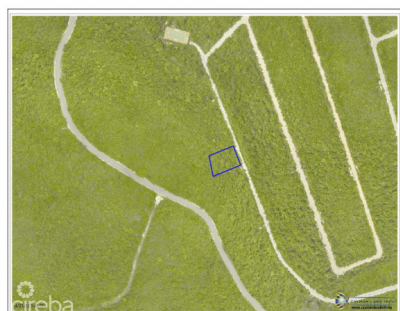

## Cayman Brac Bluff Top Residential Land Lot

Cayman Brac East, Cayman Brac

MLS# 414414

**CI\$50,000**

**JENNIFER POWELL**

jennifer@propertycayman.com

This Cayman Brac bluff land sits 82 feet above sea level in Selworthy Grove, a peaceful subdivision featuring a shared tennis court. A unique offering. And as less land becomes available in Cayman Brac, it's a great time to buy while prices remain steady and concessions on Stamp Duty (0%) still apply. Reach out for more information on this Selworthy Grove land.

### Key Details

Width <b>96</b>	Depth <b>123</b>
--------------------	---------------------

Acreage  
**0.28**

View  
**Inland**