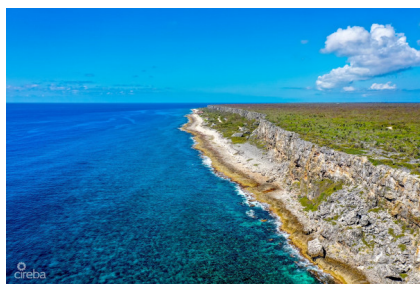

## Cayman Brac Bluff Top Residential Land Lot

Cayman Brac East, Cayman Brac

MLS# 414414

**CI\$50,000**

**JENNIFER POWELL**  
 jennifer@propertycayman.com

This Cayman Brac bluff land sits 82 feet above sea level in Selworthy Grove, a peaceful subdivision featuring a shared tennis court. A unique offering. And as less land becomes available in Cayman Brac, it's a great time to buy while prices remain steady and concessions on Stamp Duty (0%) still apply. Reach out for more information on this Selworthy Grove land.