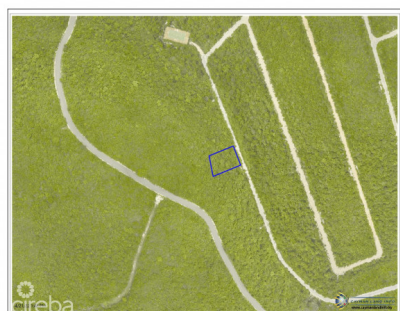

Cayman Brac Bluff Top Residential Land Lot

Cayman Brac East, Cayman Brac

MLS# 414414

CI\$50,000

JENNIFER POWELL

jennifer@propertycayman.com

This Cayman Brac bluff land sits 82 feet above sea level in Selworthy Grove, a peaceful subdivision featuring a shared tennis court. A unique offering. And as less land becomes available in Cayman Brac, its a great time to buy while prices remain steady and concessions on Stamp Duty (0%) still apply. Reach out for more information on this Selworthy Grove land.

Essential Information

Type Land	Status Current	MLS# 414414	Listing Type Low Density Residential
---------------------	--------------------------	-----------------------	--

Key Details

Width 96	Depth 123
--------------------	---------------------

Acreage
0.28

View
Inland