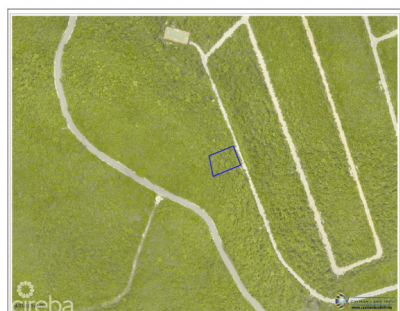

Cayman Brac Bluff Top Residential Land Lot

Cayman Brac East, Cayman Brac

MLS# 414414

CI\$50,000

JENNIFER POWELL

jennifer@propertycayman.com

This Cayman Brac bluff land sits 82 feet above sea level in Selworthy Grove, a peaceful subdivision featuring a shared tennis court. A unique offering. And as less land becomes available in Cayman Brac, it's a great time to buy while prices remain steady and concessions on Stamp Duty (0%) still apply. Reach out for more information on this Selworthy Grove land.

Key Details

| | |
|--------------------|---------------------|
| Width 96 | Depth 123 |
|--------------------|---------------------|

Acreage
0.28

View
Inland