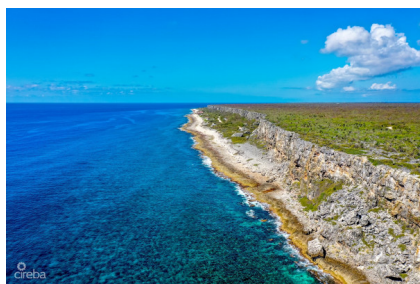

Cayman Brac Bluff Top Residential Land Lot

Cayman Brac East, Cayman Brac

MLS# 414414

CI\$50,000

JENNIFER POWELL

jennifer@propertycayman.com

This Cayman Brac bluff land sits 82 feet above sea level in Selworthy Grove, a peaceful subdivision featuring a shared tennis court. A unique offering. And as less land becomes available in Cayman Brac, its a great time to buy while prices remain steady and concessions on Stamp Duty (0%) still apply. Reach out for more information on this Selworthy Grove land.