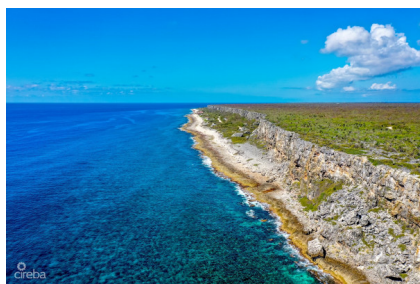

## Cayman Brac Bluff Top Residential Land Lot

Cayman Brac East, Cayman Brac

MLS# 414414

**CI\$50,000**

**JENNIFER POWELL**

jennifer@propertycayman.com

This Cayman Brac bluff land sits 82 feet above sea level in Selworthy Grove, a peaceful subdivision featuring a shared tennis court. A unique offering. And as less land becomes available in Cayman Brac, it's a great time to buy while prices remain steady and concessions on Stamp Duty (0%) still apply. Reach out for more information on this Selworthy Grove land.