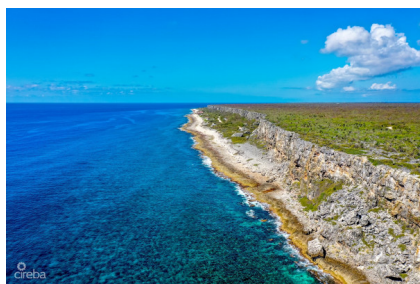

Cayman Brac Bluff Top Residential Land Lot

Cayman Brac East, Cayman Brac

MLS# 414414

CI\$50,000

JENNIFER POWELL
 jennifer@propertycayman.com

This Cayman Brac bluff land sits 82 feet above sea level in Selworthy Grove, a peaceful subdivision featuring a shared tennis court. A unique offering. And as less land becomes available in Cayman Brac, it's a great time to buy while prices remain steady and concessions on Stamp Duty (0%) still apply. Reach out for more information on this Selworthy Grove land.