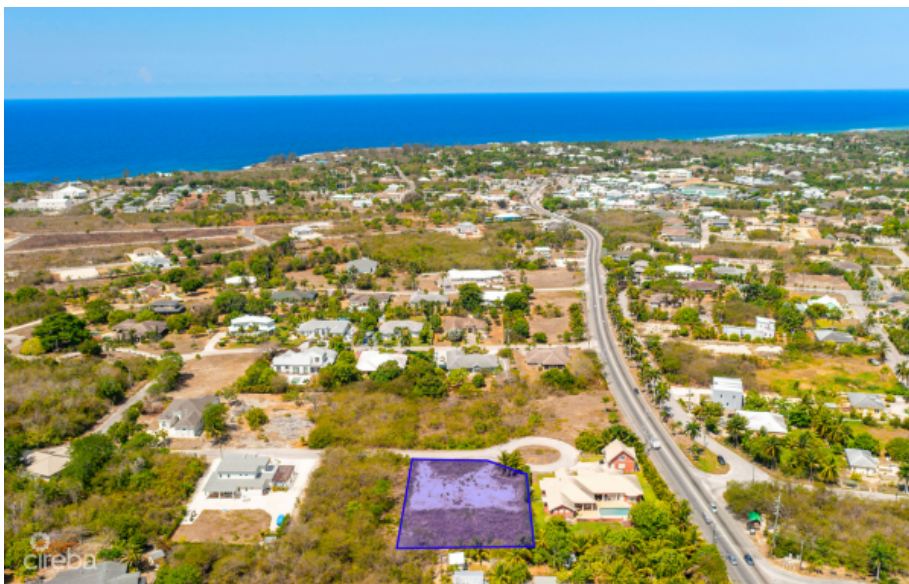

Savannah Residential Land

Savannah / Lower Valley, Grand Cayman

MLS# 417814

CI\$338,000

DAVID GORDON

david@irg.ky

This property has numerous benefits and is perfectly positioned in a Savannah community with enormous estate-style homes. In this community, parcels seldom make it to market. This considerable lot provides adequate room to create a family's perfect home. Families in this area can access various conveniences within walking distance at the nearby Country Side Shopping Center.

Essential Information

Type	Status	MLS#	Listing Type
Land	Current	417814	Low Density Residential

Key Details

Width
131

Depth
196

Acreage
0.57

View
Garden View