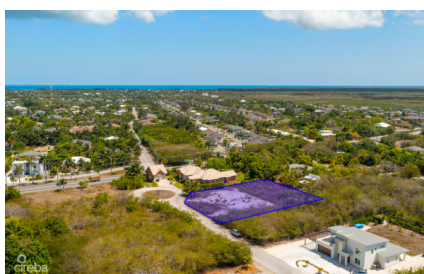

Savannah Residential Land

Savannah / Lower Valley, Grand Cayman

MLS# 417814

CI\$338,000

DAVID GORDON

david@irg.ky

This property has numerous benefits and is perfectly positioned in a Savannah community with enormous estate-style homes. In this community, parcels seldom make it to market. This considerable lot provides adequate room to create a family's perfect home. Families in this area can access various conveniences within walking distance at the nearby Country Side Shopping Center.

Essential Information

Type	Status	MLS#	Listing Type
Land	Current	417814	Low Density Residential

Key Details

Width
131

Depth
196

Acreage
0.57

View
Garden View