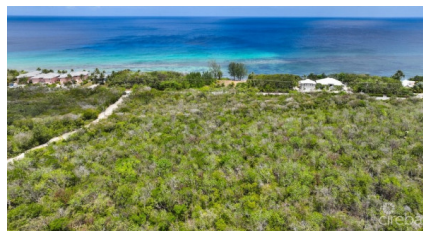

Nature Walk Lot #8 (0.2354 Acre)

North East Coast / Colliers, Grand Cayman

MLS# 417951

CI\$138,000

MARK GAUS
345-946-9961
mark.gaus@remax.ky

Situated off the scenic Old Robin Road in the Cayman Islands, this exquisite plot of land at Nature Walk, offers a unique opportunity to immerse yourself in the islands natural beauty. Spanning a generous area, this plot is distinguished by its remarkable 12-foot-wide nature trail that meanders through the adjacent parcel, stretching all the way down to the tranquil waters, creating a seamless connection with nature. The Nature Walk trail is a haven for outdoor enthusiasts and nature lovers, winding through lush vegetation and offering picturesque views at every turn. Whether youre strolling leisurely or exploring more actively, the trail provides a serene escape, perfect for bird watching, photography, or simply soaking in the peaceful ambiance of the surroundings.

In addition to the enchanting nature trail, this plot boasts convenient beach access directly across the road. Imagine waking up to the sound of gentle waves and taking a short walk to the pristine sandy shores, where you can indulge in swimming, sunbathing, or beachcombing. The proximity to the beach adds a layer of luxury and relaxation, making it an ideal spot for building a dream home or a vacation retreat. Priced at recent valuation price and priced to sell in this brand new community. Nature Walk on Old Robin Road offers a rare blend of natural allure and accessibility, making it a prime location for those seeking a harmonious balance between seclusion and convenience. Whether you envision a private sanctuary enveloped by nature or a base for island adventures, this plot of land promises a lifestyle infused with the enchanting spirit of the Cayman Islands.