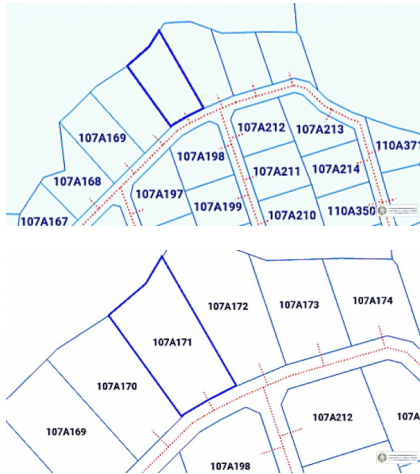

## Brac Bluff Land 0.36 Acre

Cayman Brac East, Cayman Brac

MLS# 416304

**CI\$51,000**

**LAVERN WELCOME**

345-233-5228

lavern.welcome@remax.ky

Awesome piece of land located on the Bluff, if elevation wonderful view of the sea. call now.

## Essential Information

Type	Status	MLS#	Listing Type
<b>Land</b>	<b>Back On The Market</b>	<b>416304</b>	<b>Low Density Residential</b>

## Key Details

Width <b>91</b>	Depth <b>165</b>
Acreage <b>0.36</b>	View <b>Garden View</b>