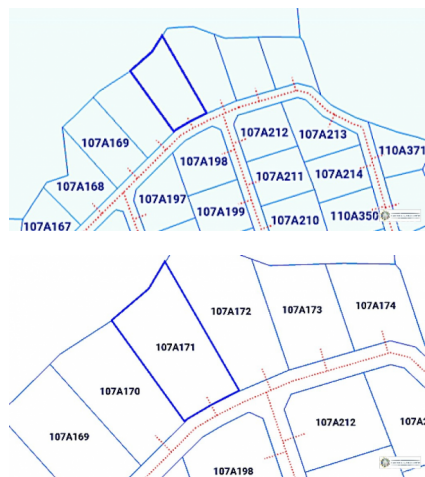

Brac Bluff Land 0.36 Acre

Cayman Brac East, Cayman Brac

MLS# 416304

CI\$51,000

LAVERN WELCOME

345-233-5228

lavern.welcome@remax.ky

Awesome piece of land located on the Bluff, if elevation wonderful view of the sea. call now.

Essential Information

Type	Status	MLS#	Listing Type
Land	Current	416304	Low Density Residential

Key Details

Width	Depth
91	165
Acres	View
0.36	Garden View