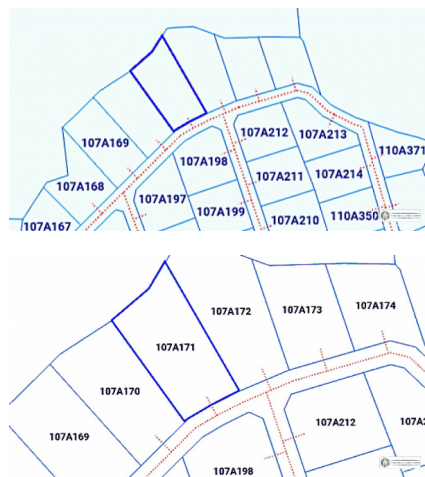

## Brac Bluff Land 0.36 Acre

Cayman Brac East, Cayman Brac

MLS# 416304

**CI\$51,000**

**LAVERN WELCOME**

345-233-5228

lavern.welcome@remax.ky

Awesome piece of land located on the Bluff, if elevation wonderful view of the sea. call now.

## Essential Information

Type	Status	MLS#	Listing Type
<b>Land</b>	<b>Current</b>	<b>416304</b>	<b>Low Density Residential</b>

## Key Details

Width	Depth
<b>91</b>	<b>165</b>
Acres	View
<b>0.36</b>	<b>Garden View</b>