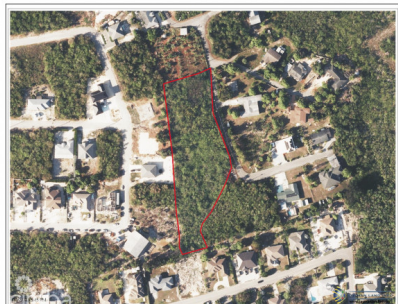

Beach Bay Acreage

Savannah / Lower Valley, Grand Cayman

MLS# 418289

CI\$695,000

NOEL MARCH

345-949-5250

noelm@crightonproperties.com

High and dry 2.063 acre developer's parcel in Beach Bay. 30ft Vehicular Right of Way.

Essential Information

Type	Status	MLS#	Listing Type
Land	Current	418289	Low Density Residential

Key Details

Width	Depth
173	519
Acreage	View
2.06	Garden View