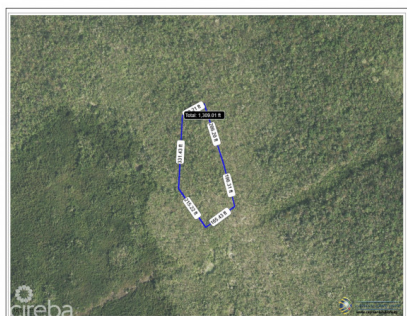

2.16 Acres Inland Parcel

East Interior, Grand Cayman

MLS# 418294

US\$299,000

MARCO MASTROGIOVANNI
marco@irg.ky

Excellent 2.16 acre inland parcel. Elevation of 13-18' AMSL with a 20-ft right of way. Reach out today for further information.

Essential Information

Type	Status	MLS#	Listing Type
Land	Current	418294	Agriculture

Key Details

Width
236

Depth
493

Acreage
2.16

View
Garden View

Additional Feature