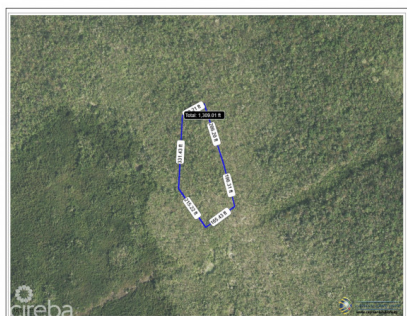

## 2.16 Acres Inland Parcel

East Interior, Grand Cayman

MLS# 418294

**US\$299,000**

**MARCO MASTROGIOVANNI**  
marco@irg.ky

Excellent 2.16 acre inland parcel. Elevation of 13-18' AMSL with a 20-ft right of way. Reach out today for further information.

## Key Details

Width  
**236**

Depth  
**493**

Acreage  
**2.16**

View  
**Garden View**