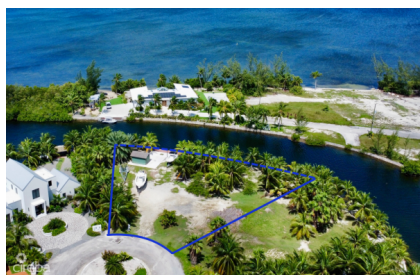

Sailfish Quay Canal (sunrise Landing)

Savannah / Lower Valley, Grand Cayman

MLS# 418307

CI\$475,000

KRAIG HISLOP
345-949-7677
kraig@rainbow.ky

Lot offers 200 feet of canal frontage on Sailfish Quay and a boat dock. Build your dream home on this amazing parcel.

Essential Information

Type	Status	MLS#	Listing Type
Land	Pen/Con	418307	Low Density Residential

Key Details

Width	Depth
149	150
Acres	View
0.43	Canal Front