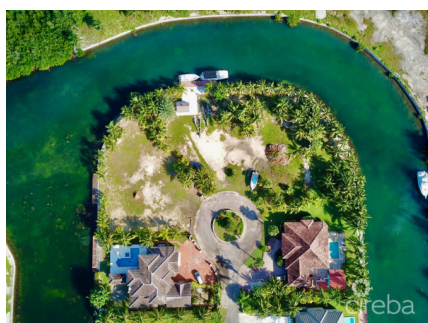

Sailfish Quay Canal (sunrise Landing)

Savannah / Lower Valley, Grand Cayman

MLS# 418307

CI\$475,000

KRAIG HISLOP
345-949-7677
kraig@rainbow.ky

Lot offers 200 feet of canal frontage on Sailfish Quay and a boat dock. Build your dream home on this amazing parcel.

Acreage
0.43

View
Canal Front