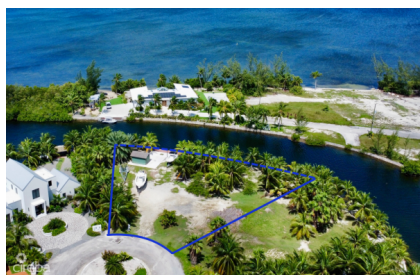

Sailfish Quay Canal (sunrise Landing)

Savannah / Lower Valley, Grand Cayman

MLS# 418307

CI\$475,000

KRAIG HISLOP
345-949-7677
kraig@rainbow.ky

Lot offers 200 feet of canal frontage on Sailfish Quay and a boat dock. Build your dream home on this amazing parcel.

Essential Information

Type	Status	MLS#	Listing Type
Land	Current	418307	Low Density Residential

Key Details

Width	Depth
149	150
Acres	View
0.43	Canal Front