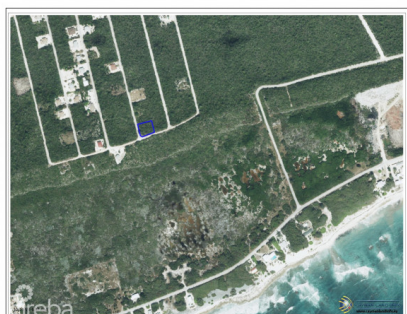

Cayman Brac Bluff - Corner Lot - Alta Vista .35 Acre

Cayman Brac West, Cayman Brac

MLS# 418310

CI\$48,898

LESLIE BROMFIELD

leslie@tridentproperties.ky

Live on the Bluff! This beautiful corner parcel is one of two adjoining lots in the up and coming Alta Vista subdivision. Parcel 312 is on offer separately or joined with Parcel 313, for an incredible .66 Acre, double corner lot. Whether you're considering a permanent residence or a peaceful weekend retreat, there's never been a better time to invest in the tranquil lifestyle of Cayman Brac! Aerial and parcel images courtesy of www.caymanlandinfo.ky.

Essential Information

Type Land	Status Current	MLS# 418310	Listing Type Low Density Residential
---------------------	--------------------------	-----------------------	--

Key Details

Width 134	Depth 116
Acreage 0.35	View Inland