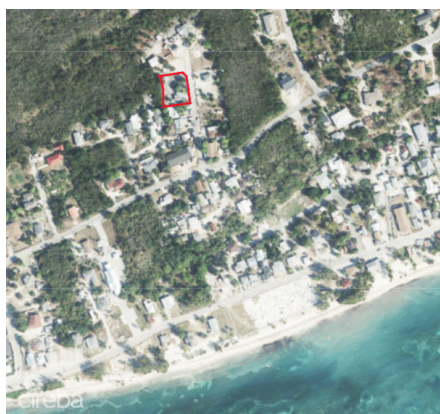

## 0.30 Acre Lot With Tiny House

East End / High Rock, Grand Cayman

MLS# 418429

**CI\$170,000**

**JULIET OSBOURNE**

juliet@julietosbourne.com

This 0.30-acre lot in East End comes with a tiny house. With enough land space to accommodate a duplex or a single-family home, this lot offers flexibility for various plans. Enjoy a peaceful setting close to East End's beaches and natural beauty, with the convenience of modern amenities just a short drive away.

## Key Details

Width  
**107**

Depth  
**117**

Acreage  
**0.30**

View  
**Garden View, Inland**