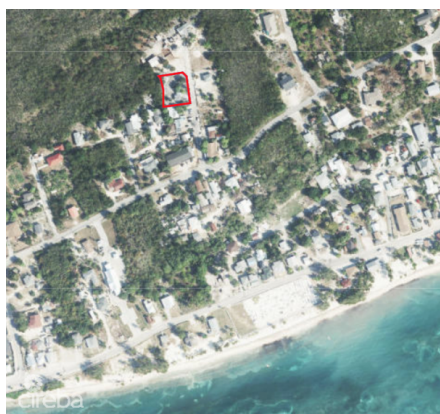

0.30 Acre Lot With Tiny House

East End / High Rock, Grand Cayman

MLS# 418429

CI\$170,000

JULIET OSBOURNE
 juliet@julietosbourne.com

This 0.30-acre lot in East End comes with a tiny house. With enough land space to accommodate a duplex or a single-family home, this lot offers flexibility for various plans. Enjoy a peaceful setting close to East End's beaches and natural beauty, with the convenience of modern amenities just a short drive away.

Essential Information

Type	Status	MLS#	Listing Type
Land	Current	418429	Low Density Residential

Key Details

Width
107

Depth
117

Acreage
0.30

View
Garden View, Inland