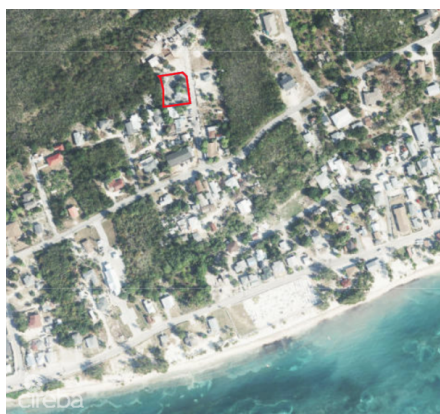

0.30 Acre Lot With Tiny House

East End / High Rock, Grand Cayman

MLS# 418429

CI\$170,000

JULIET OSBOURNE

juliet@julietosbourne.com

This 0.30-acre lot in East End comes with a tiny house. With enough land space to accommodate a duplex or a single-family home, this lot offers flexibility for various plans. Enjoy a peaceful setting close to East End's beaches and natural beauty, with the convenience of modern amenities just a short drive away.

Essential Information

Type
Land

Status
Current

MLS#
418429

Listing Type
**Low Density
Residential**

Key Details

Width
107

Depth
117

Acreage
0.30

View
Garden View, Inland