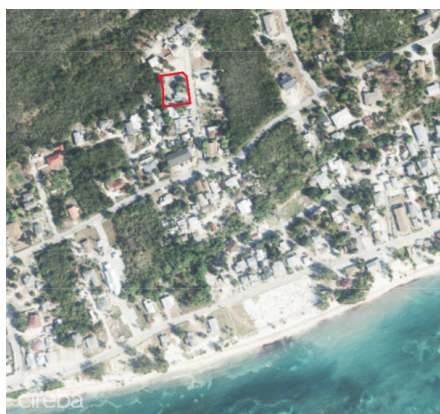

0.30 Acre Lot With Tiny House

East End / High Rock, Grand Cayman

MLS# 418429

CI\$170,000

JULIET OSBOURNE

juliet@julietosbourne.com

This 0.30-acre lot in East End comes with a tiny house. With enough land space to accommodate a duplex or a single-family home, this lot offers flexibility for various plans. Enjoy a peaceful setting close to East End's beaches and natural beauty, with the convenience of modern amenities just a short drive away.

Essential Information

Type
Land

Status
Current

MLS#
418429

Listing Type
**Low Density
Residential**

Key Details

Width

107

Depth

117

Acreage

0.30

View

Garden View, Inland