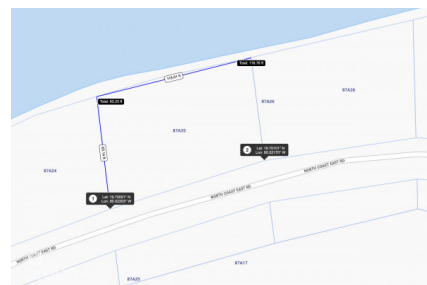

## Ocean Front Land Little Cayman

Little Cayman East, Little Cayman

MLS# 418447

**CI\$205,000**

**JONATHAN SPARROW**

345-623-1234

jonathan.sparrow@sothebysrealty.ky

Little Cayman ocean front land parcel located on sought after, spectacular northern coast line. 0.3 acre parcel offers around 120ft of beautiful beach coast line. Parcel is bisected by the road offering around 0.22 acres on the beachside with a depth from the road to the water of around 80ft. Map images courtesy of caymanlandinfo.ky

## Essential Information

Type  
**Land**

Status  
**Current**

MLS#  
**418447**

Listing Type  
**Little Cayman /  
Cayman Brac**

## Key Details

Width  
**120**

Depth  
**110**

Acreage  
**0.30**

View  
**Beach Front**