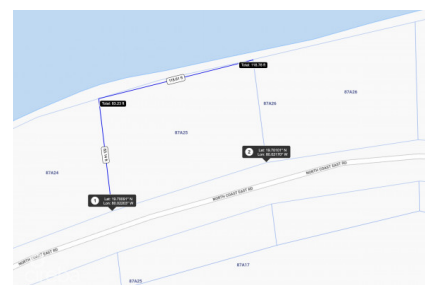

Beach Front Land Little Cayman

Little Cayman East, Little Cayman

MLS# 418447

CI\$205,000

JONATHAN SPARROW

345-623-1234

jonathan.sparrow@sothebysrealty.ky

Little Cayman beach front land parcel located on sought after, spectacular northern coast line. 0.3 acre parcel offers around 120ft of beautiful beach coast line. Parcel is bisected by the road offering around 0.22 acres on the beachside with a depth from the road to the water of around 80ft. Map images courtesy of caymanlandinfo.ky

Essential Information

Type
Land

Status
Current

MLS#
418447

Listing Type
**Little Cayman /
Cayman Brac**

Key Details

Width
120

Depth
110

Acreage
0.30

View
Beach Front