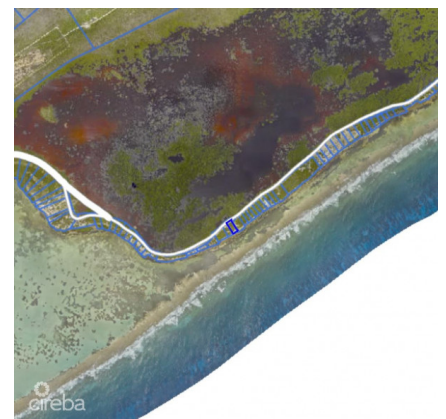

Little Cayman 0.52 Acres, Beach Front

Little Cayman East, Little Cayman

MLS# 418575

US\$539,000

JUDE HOLLAND

jude@propertycayman.com

Located on the South Coast of Little Cayman, this beachfront parcel is just over half an acre. Boasting 100 feet of water frontage and a 12 foot elevation, it is the ideal spot to build your very own beach front retreat within this reef protected location. This lot offers an attractive investment opportunity.

Key Details

| | |
|------------------------|----------------------------|
| Width 102 | Depth 229 |
| Acreage 0.52 | View Beach Front |

Additional Feature

| | | | |
|---|------------------------|-------------------------------------|----------------------------|
| Zoning Beach Resort/Residential | Covenants No | Approx. Water Frontag 102 | Road Frontage 96 |
| Soil Marl | | | |