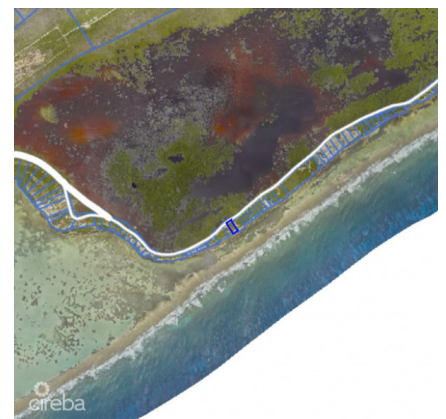

Little Cayman 0.52 Acres, Beach Front

Little Cayman East, Little Cayman

MLS# 418575

US\$539,000

JUDE HOLLAND

jude@propertycayman.com

Located on the South Coast of Little Cayman, this beachfront parcel is just over half an acre. Boasting 100 feet of water frontage and a 12 foot elevation, it is the ideal spot to build your very own beach front retreat within this reef protected location. This lot offers an attractive investment opportunity.

Essential Information

Type Land	Status Current	MLS# 418575	Listing Type Beach Resort Residential
---------------------	--------------------------	-----------------------	---

Key Details

Width 102	Depth 229
Acreage 0.52	View Beach Front

Additional Feature

Zoning Beach Resort/Residential	Covenants No	Approx. Water Frontag 102	Road Frontage 96
Soil Marl			