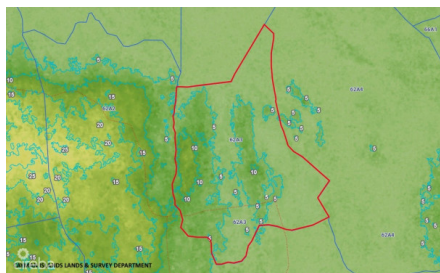

43 Acres - East Interior Bordering Salina Reserve

East Interior, Grand Cayman

MLS# 418833

CI\$1,500,000

CURTIS ELDEMIRE
345-945-4787
cayman@candw.ky

43 ACRES LOCATED IN THE EAST INTERIOR. 6 FOOT REGISTERED RIGHT OF WAY.

Essential Information

Type	Status	MLS#	Listing Type
Land	Current	418833	Agriculture

Key Details

Width	Depth
1,475	2,243
Acreage	View
43.00	Inland

Additional Feature

Zoning
Agriculture/Residential

Covenants
No

Soil
Rock