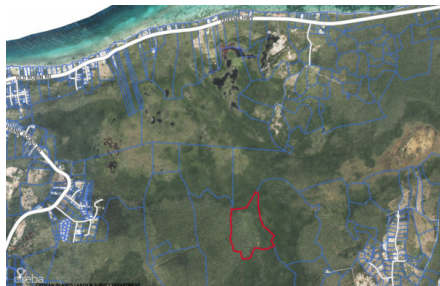

43 Acres - East Interior Bordering Salina Reserve

East Interior, Grand Cayman

MLS# 418833

CI\$1,500,000

CURTIS ELDEMIRE
345-945-4787
cayman@candw.ky

43 ACRES LOCATED IN THE EAST INTERIOR. 6 FOOT REGISTERED RIGHT OF WAY.

Essential Information

Type	Status	MLS#	Listing Type
Land	Current	418833	Agriculture

Key Details

Width	Depth
1,475	2,243
Acreage	View
43.00	Inland

Additional Feature

Zoning
Agriculture/Residential

Covenants
No

Soil
Rock