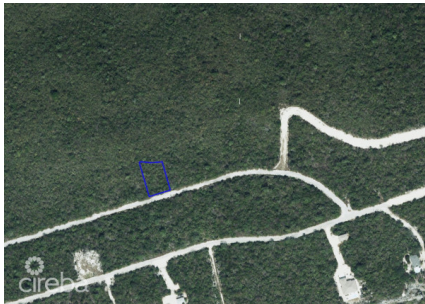

## Selworthy Grove 0.29 Acres, Cayman Brac

Cayman Brac East, Cayman Brac

MLS# 418841

**CI\$65,000**

**NANCY CHEN**

nancy@propertycayman.com

Located in the tranquil Cayman Brac East, Cayman Brac Land Parcel 249 at Selworthy Grove offers a .2889-acre plot perfect for building your ideal island retreat. Surrounded by nature and offering a peaceful setting, this property is well-suited for a spacious family home, a relaxing vacation escape, or a long-term investment. Selworthy Grove is known for its serene atmosphere and lush surroundings, making it an excellent choice for those seeking privacy and a connection to nature. With plenty of space to design a home that complements the environment, this parcel provides a wonderful opportunity to own a piece of paradise in Cayman Brac.

## Key Details

Width <b>97</b>	Depth <b>148</b>
Acreage <b>0.29</b>	View <b>Garden View</b>