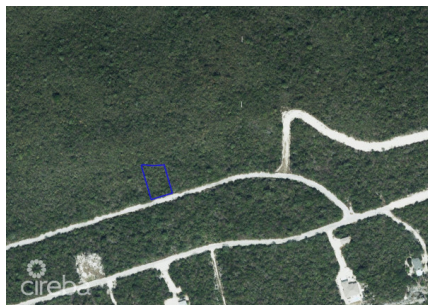

Selworthy Grove 0.29 Acres, Cayman Brac

Cayman Brac East, Cayman Brac

MLS# 418841

CI\$65,000

NANCY CHEN

nancy@propertycayman.com

Located in the tranquil Cayman Brac East, Cayman Brac Land Parcel 249 at Selworthy Grove offers a .2889-acre plot perfect for building your ideal island retreat. Surrounded by nature and offering a peaceful setting, this property is well-suited for a spacious family home, a relaxing vacation escape, or a long-term investment. Selworthy Grove is known for its serene atmosphere and lush surroundings, making it an excellent choice for those seeking privacy and a connection to nature. With plenty of space to design a home that complements the environment, this parcel provides a wonderful opportunity to own a piece of paradise in Cayman Brac.

Essential Information

Type Land	Status New	MLS# 418841	Listing Type Low Density Residential
---------------------	----------------------	-----------------------	--

Key Details

Width 97	Depth 148
Acreage 0.29	View Garden View