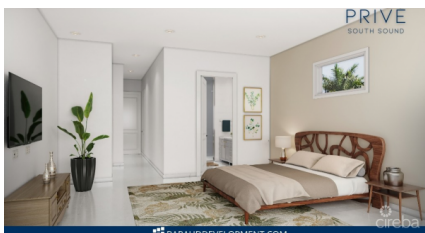

## 13 Prive, South Sound Upgraded 2-bed/ 2.5-bath End Unit

South Sound, Grand Cayman

MLS# 418860

**CI\$785,000**

### **Privé - Exclusive South Sound Living**

Privé is an exclusive gated community offering 36 townhomes and 16 villas on a six-acre site in the prestigious South Sound.

These spacious residences are designed with larger-than-market floor plans and premium finishes.

#### **Townhome Features:**

- 1647 sq ft, 2- bed/ 2.5-bath townhome with garden and car port
- 10ft ceilings, contemporary recessed lighting & hurricane impact windows
- Chef-inspired kitchen with customizable quartz countertops & stainless steel appliances
- Oversized master bedrooms with double closets and ensuite baths
- Romeo and Juliet balconies
- Energy-efficient AC systems & high-speed fiber-ready