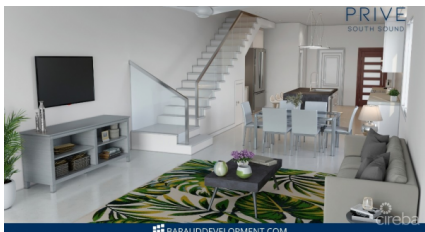

## 13 Prive, South Sound Upgraded 2-bed/ 2.5-bath End Unit

South Sound, Grand Cayman

MLS# 418860

**CI\$785,000**

### **Privé - Exclusive South Sound Living**

Privé is an exclusive gated community offering 36 townhomes and 16 villas on a six-acre site in the prestigious South Sound.

These spacious residences are designed with larger-than-market floor plans and premium finishes.

#### **Townhome Features:**

- 1647 sq ft, 2- bed/ 2.5-bath townhome with garden and car port
- 10ft ceilings, contemporary recessed lighting & hurricane impact windows
- Chef-inspired kitchen with customizable quartz countertops & stainless steel appliances
- Oversized master bedrooms with double closets and ensuite baths
- Romeo and Juliet balconies
- Energy-efficient AC systems & high-speed fiber-ready