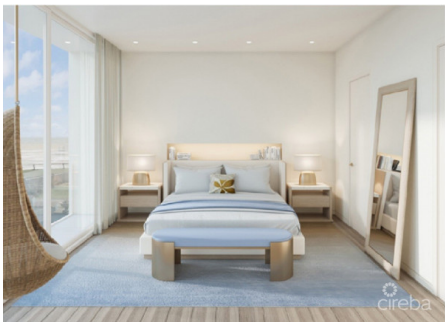

The information contained herein has been furnished by the owner and or their nominee and represented by them to be accurate. The listing company, agent and CIREBA MLS disclaims any liability or responsibility for any inaccuracies, errors or omissions in the represented information and all the information contained herein is subject to errors, omissions, price changes, prior sale or withdrawal, without notice and is at all times subject to verification by the purchaser.