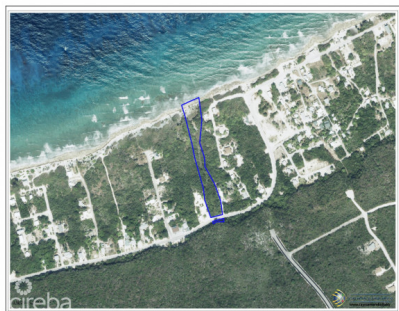

## 2.75 Acres Of Beach Front Land On The North Coast Cayman Brac

Cayman Brac East, Cayman Brac

MLS# 418995

**CI\$465,000**

**KARINA MCDERMOT**

345-623-1234

karina.mcdermot@sothebysrealty.ky

Stunning 2.75-Acre Beachfront Land - Development Opportunity  
Discover a rare opportunity to own 2.75 acres of breathtaking beachfront property in the unique north side area of Cayman Brac. This expansive lot offers unparalleled sunset views, refreshing year-round breezes, and direct access to the Caribbean Sea. Included with the property is an additional parcel opposite the road by the Bluff, adding even more value. With ample acreage and excellent interior topography, this land is perfect for a luxury residential estate, apartments, vacation cottages, or a boutique development. Whether you're looking to build your dream home, an investment project, or just bank land, this property presents superb development potential. Additional benefits include: Prime beachfront location Stamp Duty exemption for eligible development plans Seller open to offers - priced to sell! Don't miss out on this incredible investment opportunity. Contact us today for more details!

## Key Details

Width  
**180**

Depth  
**1,070**

Acreage  
**2.75**

View  
**Beach Front, Ocean  
Front**